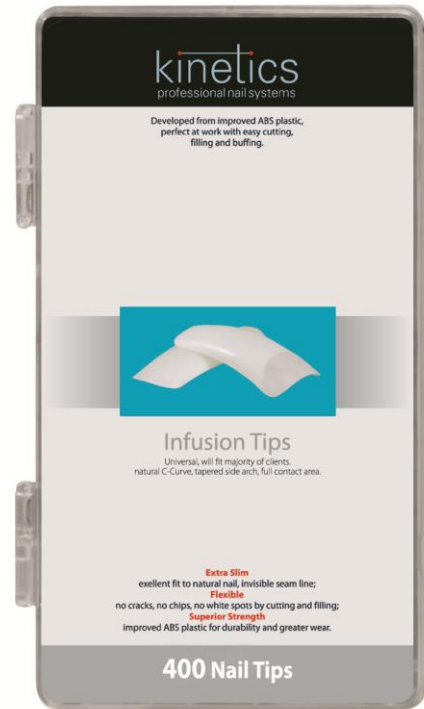

Kinetics Tips Infusion

Description

- Universal natural tips with full contact area, natural C-curve and tapered side arch.

Features

- Universal fit for majority of clients
- Natural C-Curve and tapered side arch
- Improved ABS plastic for extra flexibility
- Full contact area corrects problem nails

Directions

- Avoid using a tip clipper, instead use a tip cutter to shorten the length

Available Sizes

400

Tray

200

Tray

50

Refills #1 - 10

Suggestion

- They are the perfect fit for the majority of clients

Ingredients

- Improved ABS plastic